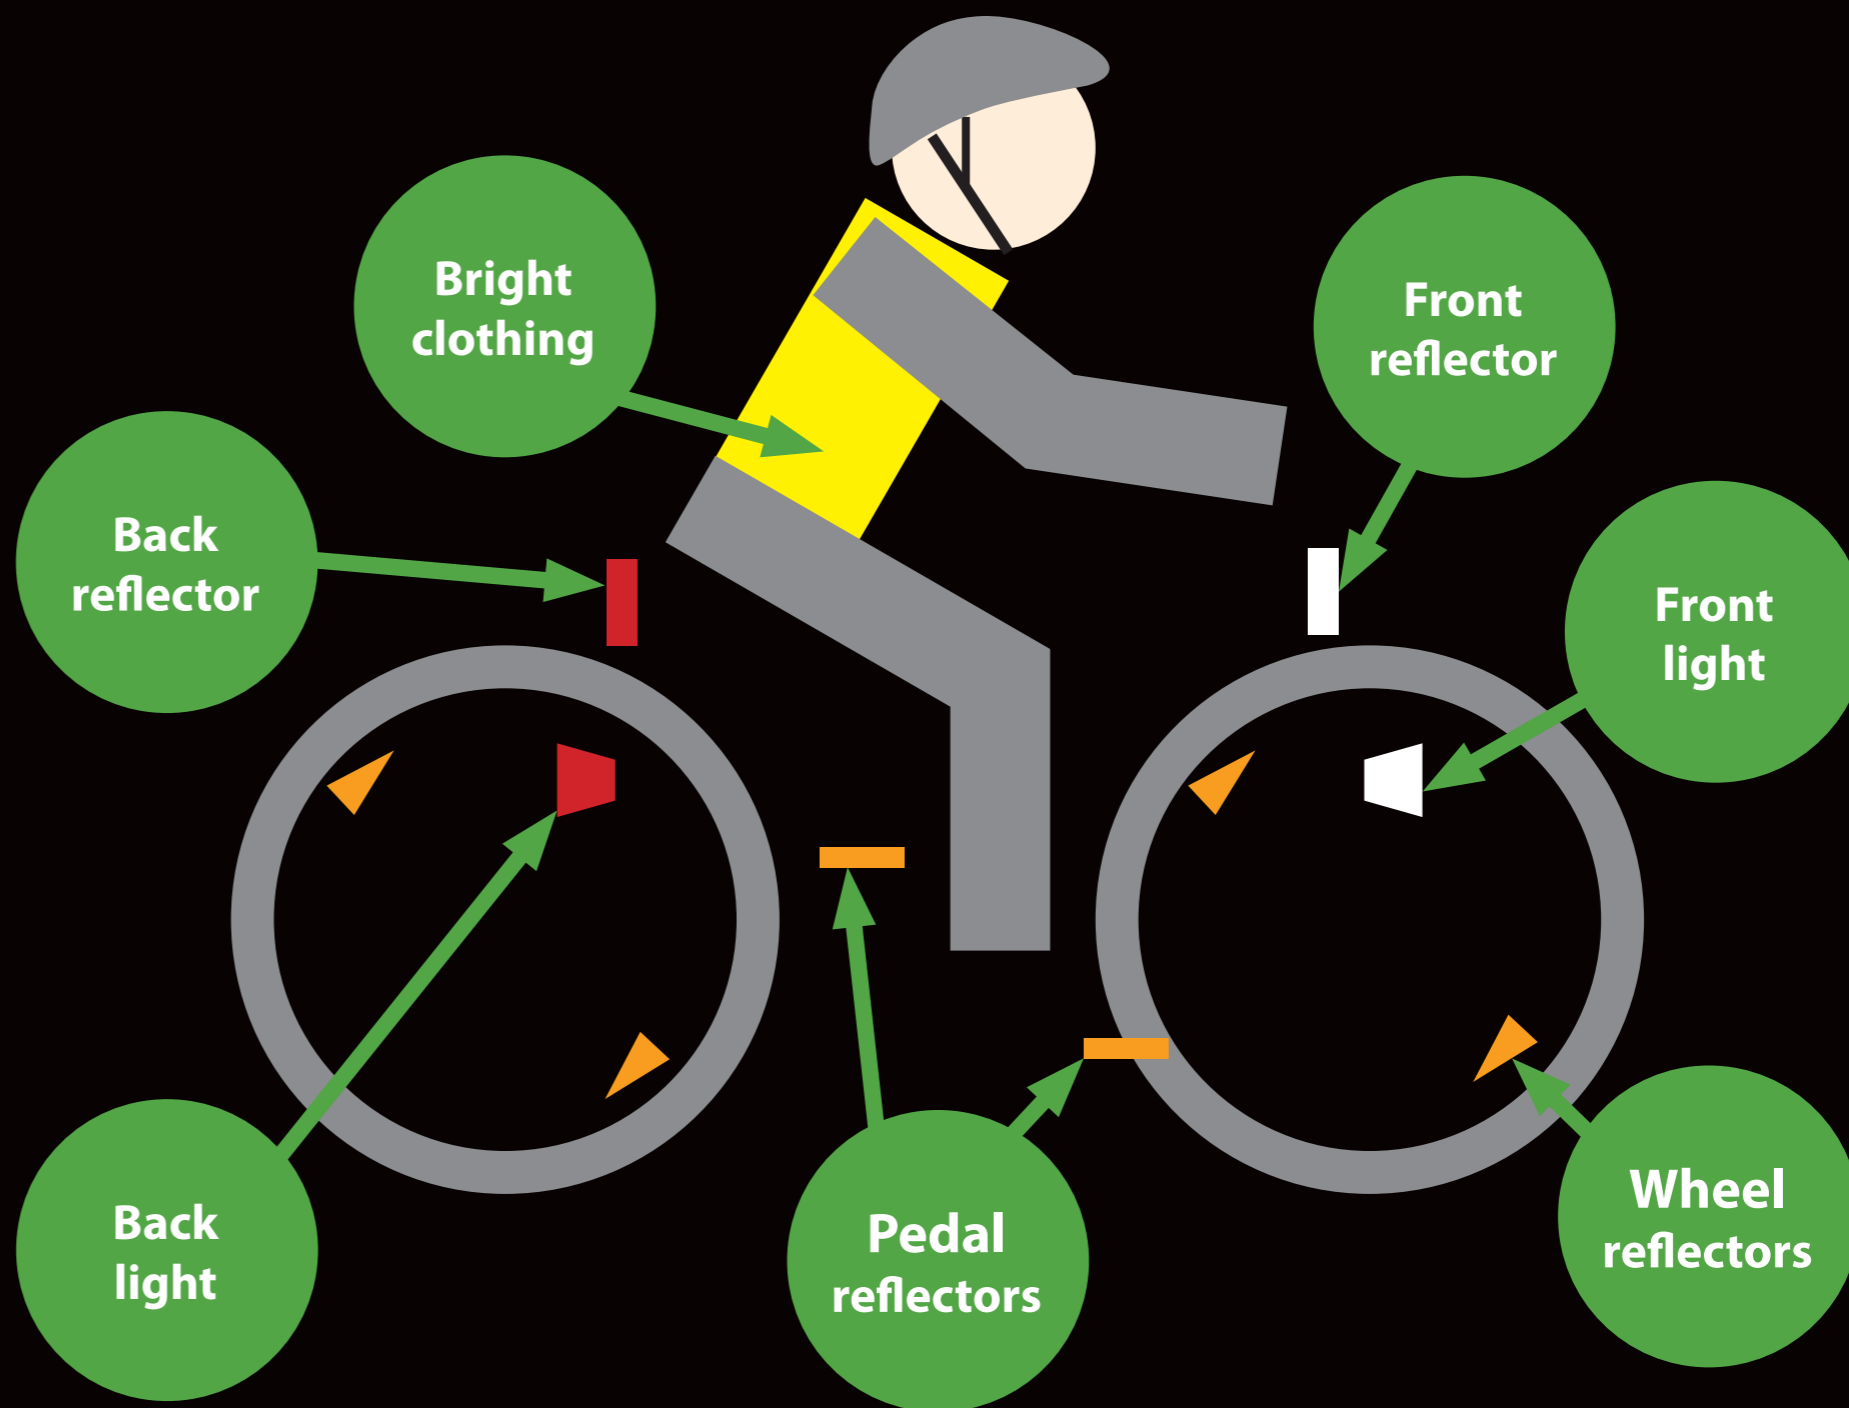

BE SAFE BE SEEN

Find out online how you can stay safe cycling at

www.environment.admin.cam.ac.uk/travel

- 1 Wear bright reflective clothing.
- 2 Put a white front light and red back light on your bike.
- 3 Put a red back reflector on the back of your bike.